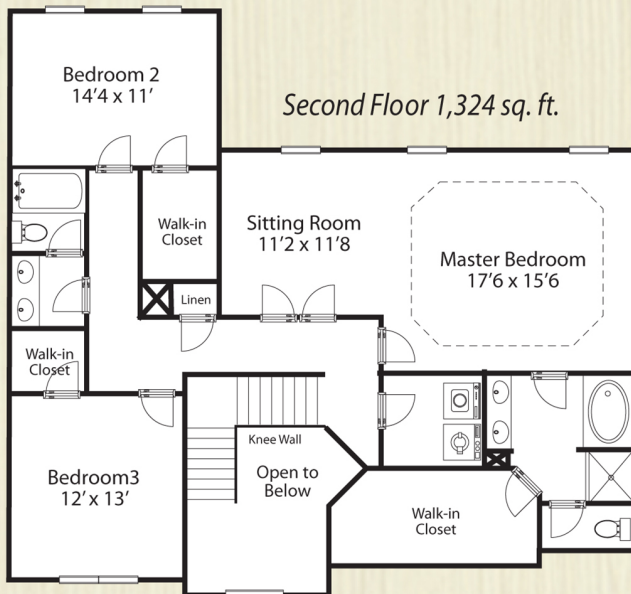

# THE DALLAS

2,636 total heated sq. ft.

Built by

Artist's representation only. Plans may differ depending on the modifications performed by the builder. May vary from these drawings.