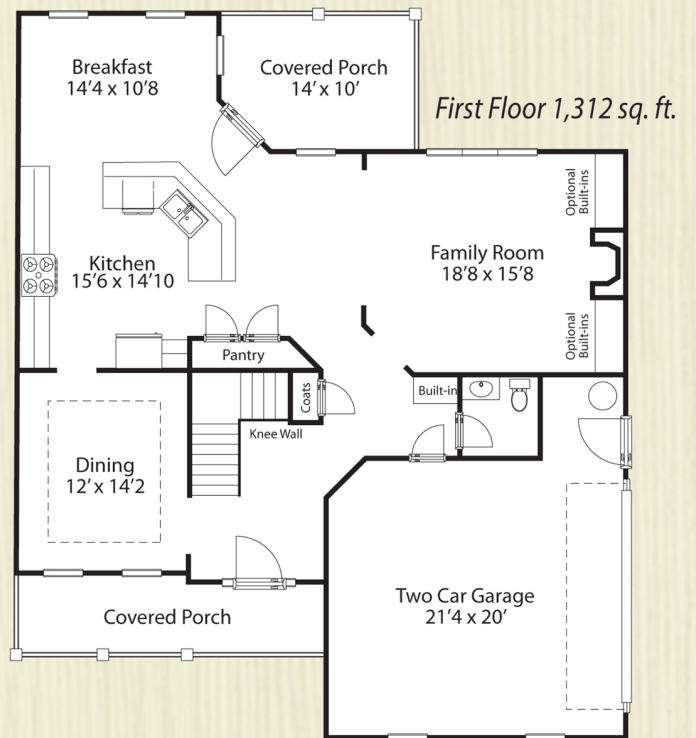

# THE DALLAS

2,636 total heated sq. ft.

Built by

Artist's representation only. Plans may differ depending on the modifications performed by the builder. May vary from these drawings.