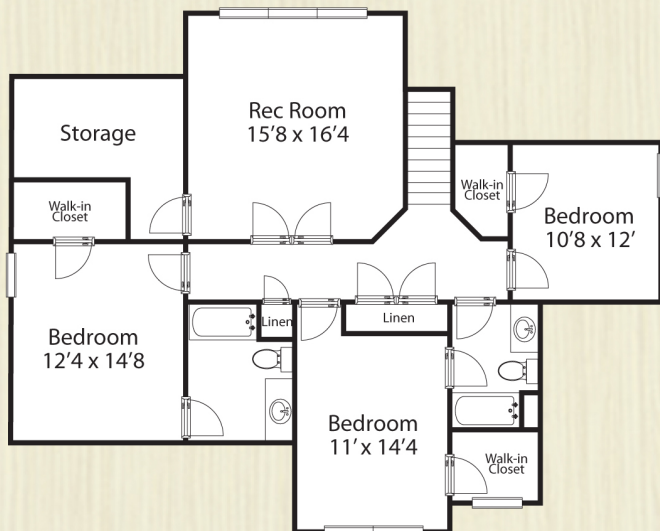

THE AVERY

2,862 total heated sq. ft.

Second Floor 1,240 sq. ft.

First Floor 1,622 sq. ft.

Built by

Artist's representation only. Plans may differ depending on the modifications performed by the builder. May vary from these drawings.