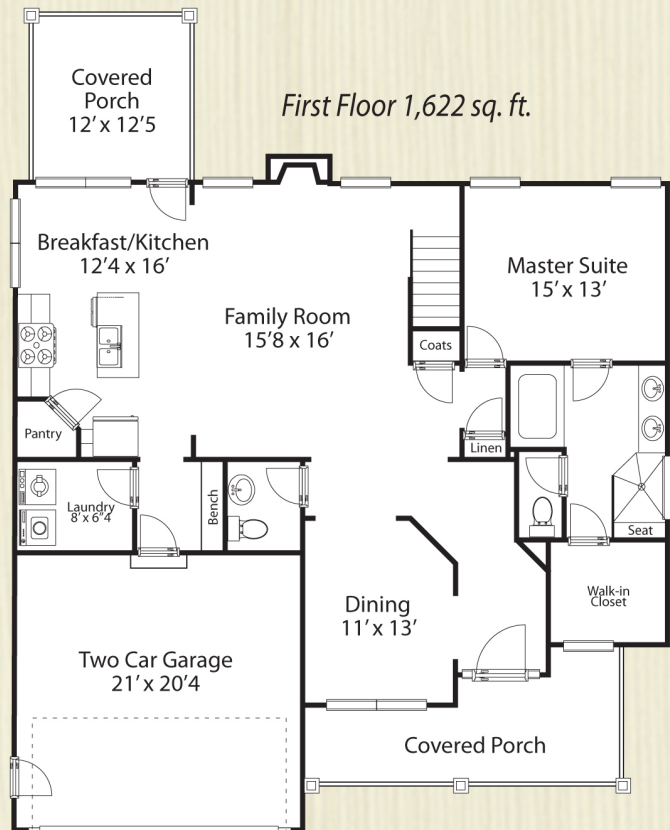

THE AVERY

2,862 total heated sq. ft.

Second Floor 1,240 sq. ft.

First Floor 1,622 sq. ft.

Built by

Artist's representation only. Plans may differ depending on the modifications performed by the builder. May vary from these drawings.