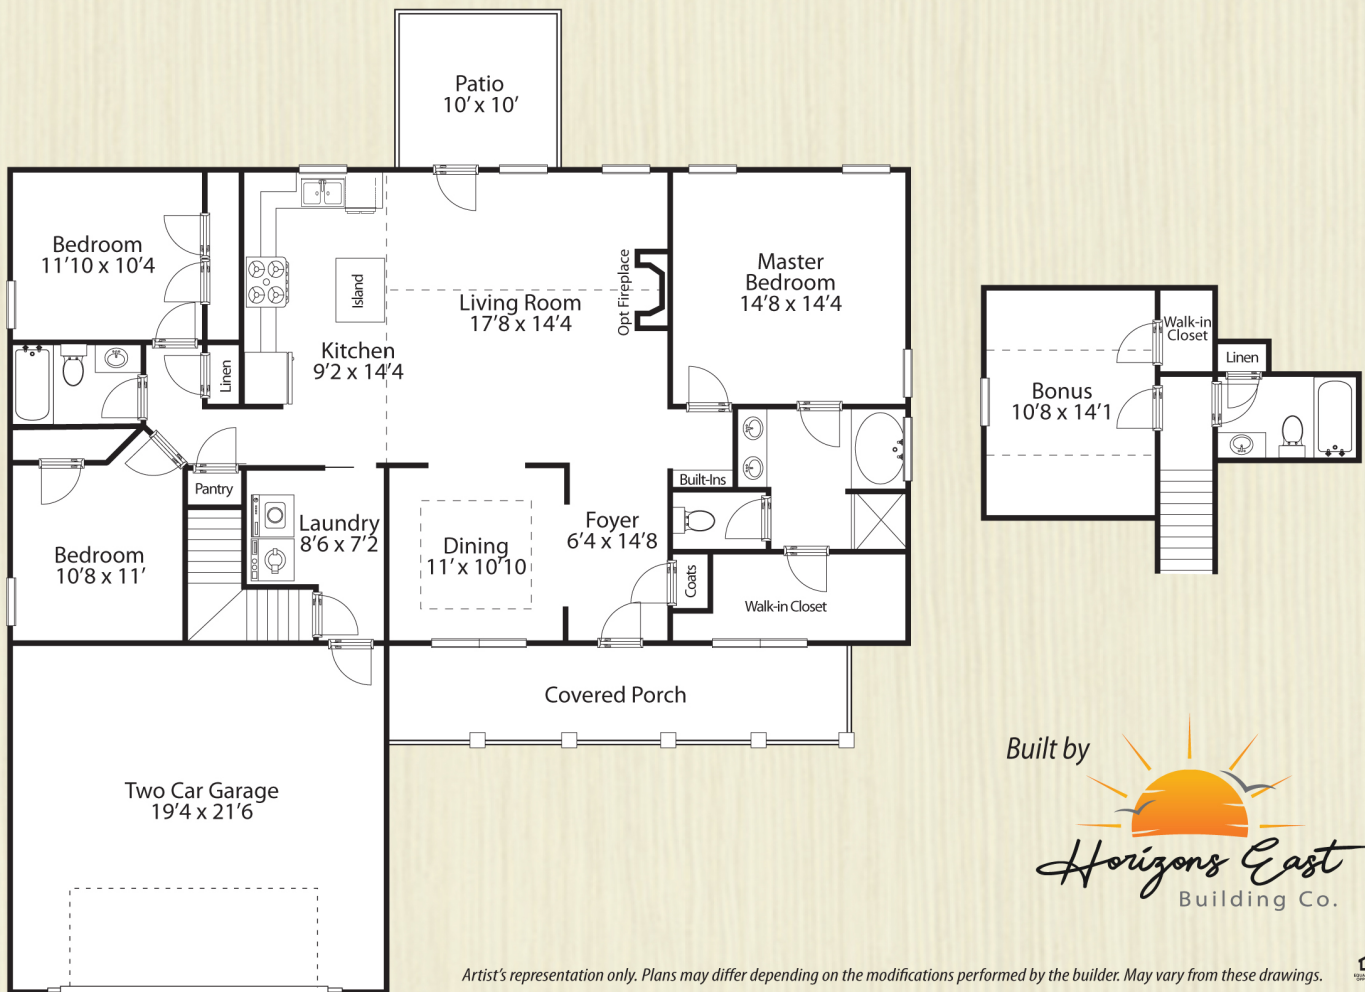

THE ASPEN

1,977 total heated sq. ft. with bonus

Built by 
Horizons East
Building Co.

Artist's representation only. Plans may differ depending on the modifications performed by the builder. May vary from these drawings. 